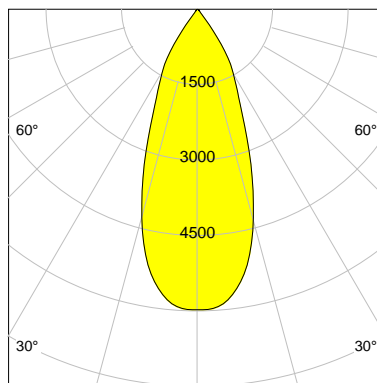

DESCRIPTION

Type	Track Spotlight
Article-number	141564L11255
Colour	silver
Energy Consumption	33.1 W
Efficiency	96 lm/W
Luminous Flux	3182 lm
Current (sec)	800 mA
Protection Class	IP 20
Energy-Label	E
Cooling	Passive

LED

Color Temperature	3000K
Color Rendering	CRI 92
LES	15
Color Tolerance	3-Step McAdam
Planckian Curve	BBBL
Spectrum	Premium Color G7
Photobiological safety	RG2

ELECTRICAL

Overload- / Shortcircuit Protection	
Wiring / Adapter	3-Phase Adapter
Max Luminaires MCB	B16A 27Stück
Tracks	Global Stucchi Eutrac

Control

Control	On/Off
---------	--------

REFLECTOR

Technology	ULTRA
Material	Miro 4 Silver
FWHM	40°
FWTM	71°

I-max : 5972 cd *

UGR : 20.0 (4H/8H - 70/50/20)

H/m	D/m	E _{max} /lx/klm *
1.0	0.7	1876
2.0	1.5	469
3.0	2.2	208
4.0	2.9	117